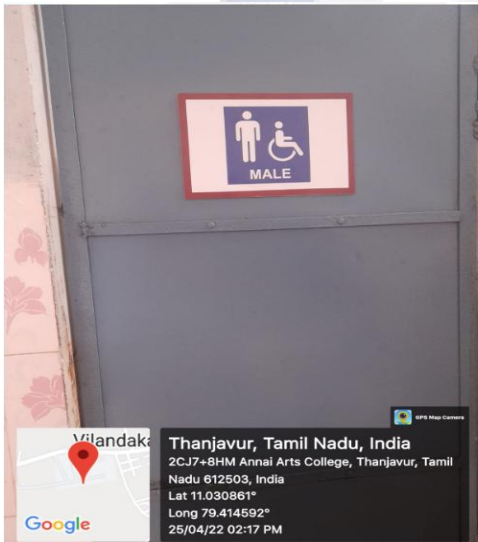

Wheel chair for Disabled Person

Wash Room for Disabled (Male and female)

QMA
IQAC CHAIR PERSON

Principal
Annai College of Arts & Science
Kovilacheri, Kumbakonam 612 503