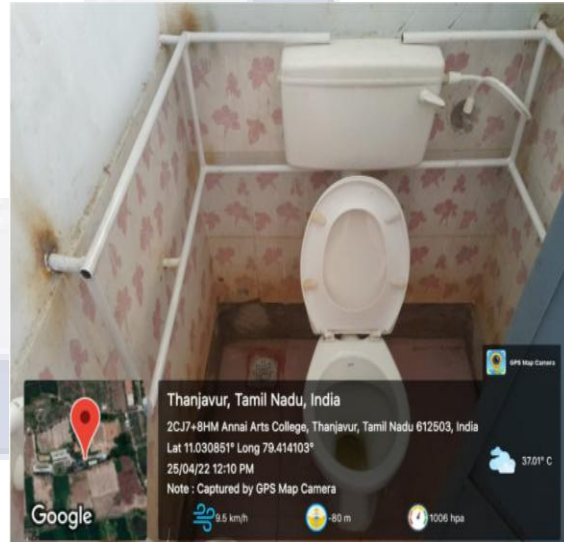

Wheel chair for Disabled Person

Wash Room for Disabled (Male and female)

QMA
IQAC CHAIR PERSON

Principal
Annai College of Arts & Science
Kovilacheri, Kumbakonam 612 503